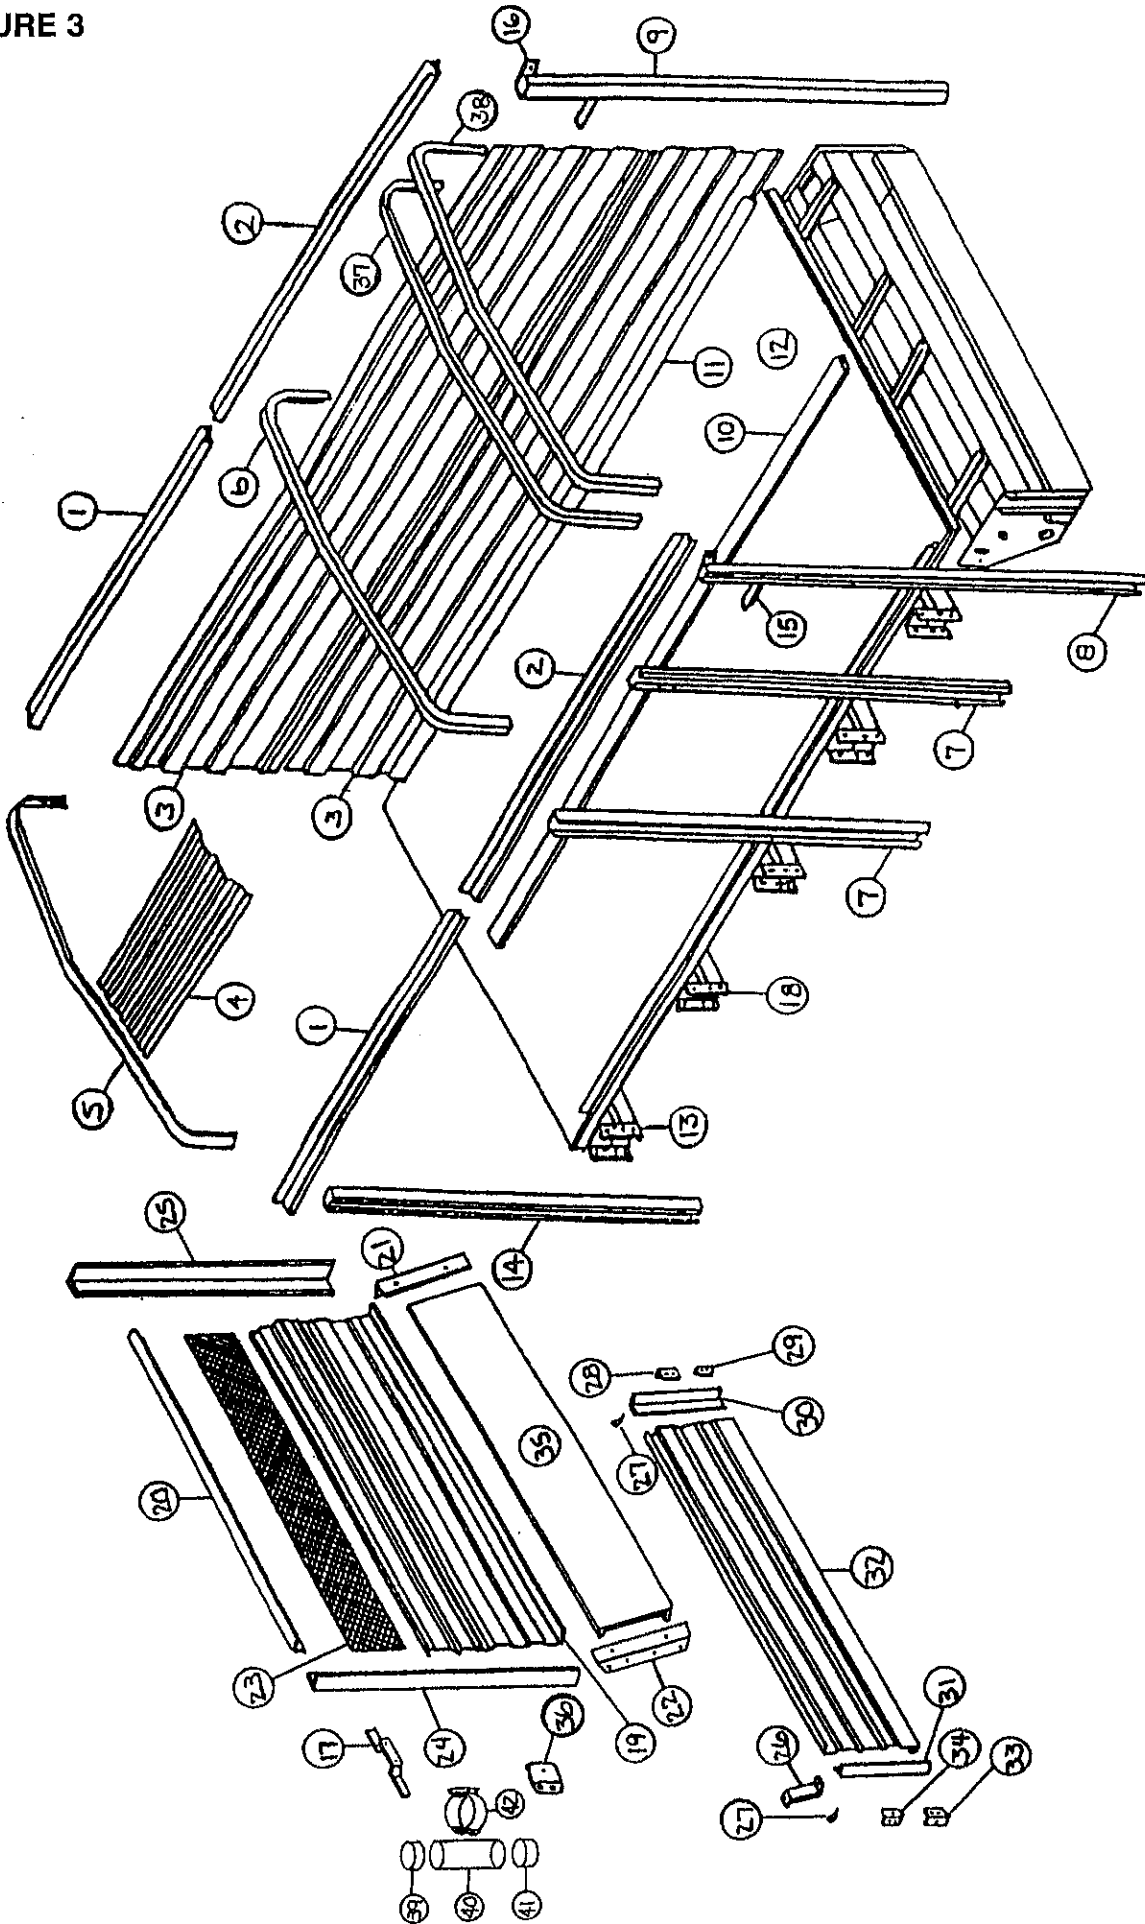

FIGURE 3

**FIGURE 3
BOX AND COMPONENT PARTS**

ITEM	BOX SIZE		DESCRIPTION
	18'	20'	
1.	S147	S297	Top Rail
2.	S144	S298	Top Rail
3.	*S150PB	**S299PB	Side Steel
4.	S153	S300	Roof Steel
5.	ST61	"	Branch Guard
6.	ST60	"	Roof Support
7.	ST49	"	Side Stake
8.	PB67	"	LH Rear Stake
9.	PB68	"	RH Rear Stake
10.	S164	S301	Apron Chain Center Spacer
11.	S167	S302	Apron Chain Side Spacer
12.	S170	S303	Floor Assembly
13.	S269	"	Stake Pocket Front
14.	ST50	"	RH Front Stake
14A.	ST51	"	LH Front Stake
15.	PB71	"	Brace
16.	PB12	"	Door Hinge Bracket
17.	PB29	"	Hydraulic Hose Holder
18.	S268	"	Stake Pocket
19.	PB70	"	Front Door Bottom Steel
20.	PB43	"	Top Rail
21.	PB19	"	Power Box Shelf Angle RH
22.	PB20	"	Power Box Shelf Angle LH
23.	PB69	"	Expanded Metal Screen
24.	PB131	"	Front LH Side Piece
25.	PB132	"	Front RH Side Piece
26.	S191	"	Brace
27.	S192	"	Handle Nut
28.	S193	"	RH Hinge Top Piece
29.	S194	"	RH Hinge Bottom Piece
30.	S195	"	RH Side Piece
31.	S196	"	LH Side Piece
32.	S197	"	Back Door Tailgate Section
33.	S198	"	LH Hinge Bottom Piece
34.	S199	"	LH Hinge Top Piece
35.	PB42	"	Front Slant Panel
36.	JB105	"	Hose Coupling Holder
37.	S236	"	Rear Roof Support
38.	S399	"	Rear Branch Guard
39.	S414	"	Cap
40.	S415	"	Manual Hole Tube
41.	S418	"	Cap W/Hole
42.	S416	"	Manual Hanger Clamp
*	CHM38	"	Plug Storage