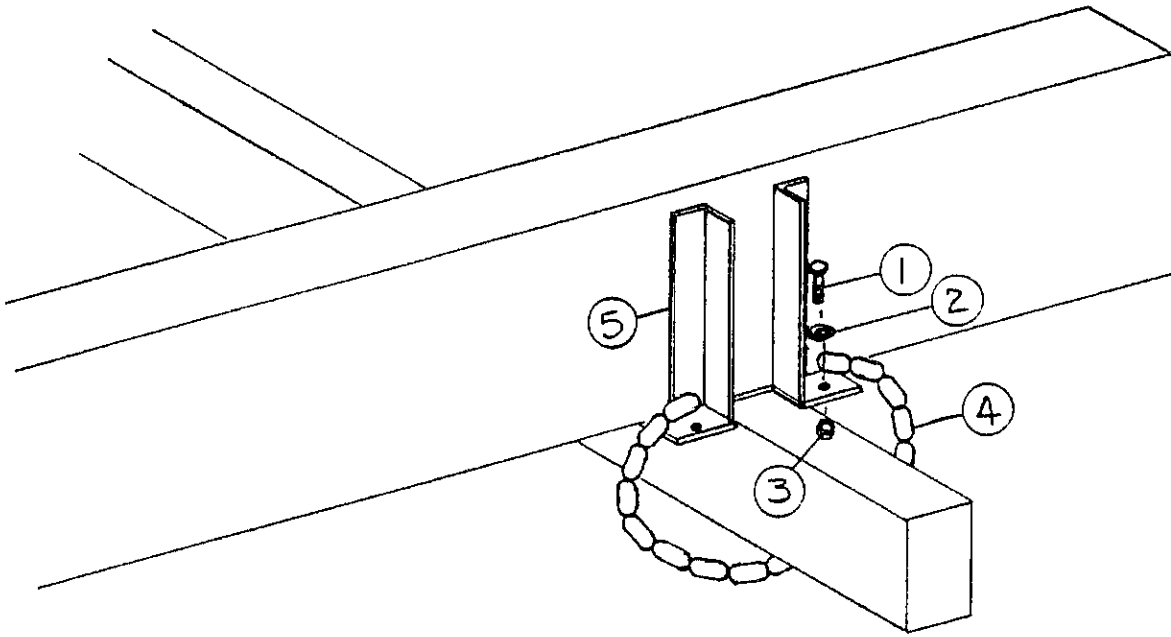

FIGURE 3

**FIGURE 3
BOX AND COMPONENT PARTS**

ITEM	BOX SIZE		DESCRIPTION
	18'	20'	
1.	S147	S297	Top Rail
2.	S144	S298	Top Rail
3.	*S150PB	**S299PB	Side Steel
4.	S153	S300	Roof Steel
5.	ST61	"	Branch Guard
6.	ST60	"	Roof Support
7.	ST49	"	Side Stake
8.	PB67	"	LH Rear Stake
9.	PB68	"	RH Rear Stake
10.	S164	S301	Apron Chain Center Spacer
11.	S167	S302	Apron Chain Side Spacer
12.	S170	S303	Floor Assembly
13.	S269	"	Stake Pocket Front
14.	ST50	"	RH Front Stake
14A.	ST51	"	LH Front Stake
15.	PB71	"	Brace
16.	PB12	"	Door Hinge Bracket
17.	PB29	"	Hydraulic Hose Holder
18.	S268	"	Stake Pocket
19.	PB70	"	Front Door Bottom Steel
20.	PB43	"	Top Rail
21.	PB19	"	Power Box Shelf Angle RH
22.	PB20	"	Power Box Shelf Angle LH
23.	PB69	"	Expanded Metal Screen
24.	PB131	"	Front LH Side Piece
25.	PB132	"	Front RH Side Piece
26.	S191	"	Brace
27.	S192	"	Handle Nut
28.	S193	"	RH Hinge Top Piece
29.	S194	"	RH Hinge Bottom Piece
30.	S195	"	RH Side Piece
31.	S196	"	LH Side Piece
32.	S197	"	Back Door Tailgate Section
33.	S198	"	LH Hinge Bottom Piece
34.	S199	"	LH Hinge Top Piece
35.	PB42	"	Front Slant Panel
36.	JB105	"	Hose Coupling Holder
37.	S236	"	Rear Roof Support
38.	S399	"	Rear Branch Guard
39.	S414	"	Cap
40.	S415	"	Manual Hole Tube
41.	S418	"	Cap W/Hole
42.	S416	"	Manual Hanger Clamp
*	CHM38	"	Plug Storage

*S150PB - 214-1/2" x 41"

**S299PB - 238-1/2" x 41"

NOTE: * (Means Not Shown)

**FIGURE 4
TIE DOWN KIT**

ITEM	PART NO.	DESCRIPTION
1.	12V45	1/2" x 1-1/2" GR.5 Bolt
2.	K68	1/2" Flat Washer
3.	R11	1/2" Top Lock Nut GR.5
4.	S322	1/4" Chain 30-1/4" Long
5.	S323	Tie Down Bracket
6.	T9B	Tie Down Kit - Complete