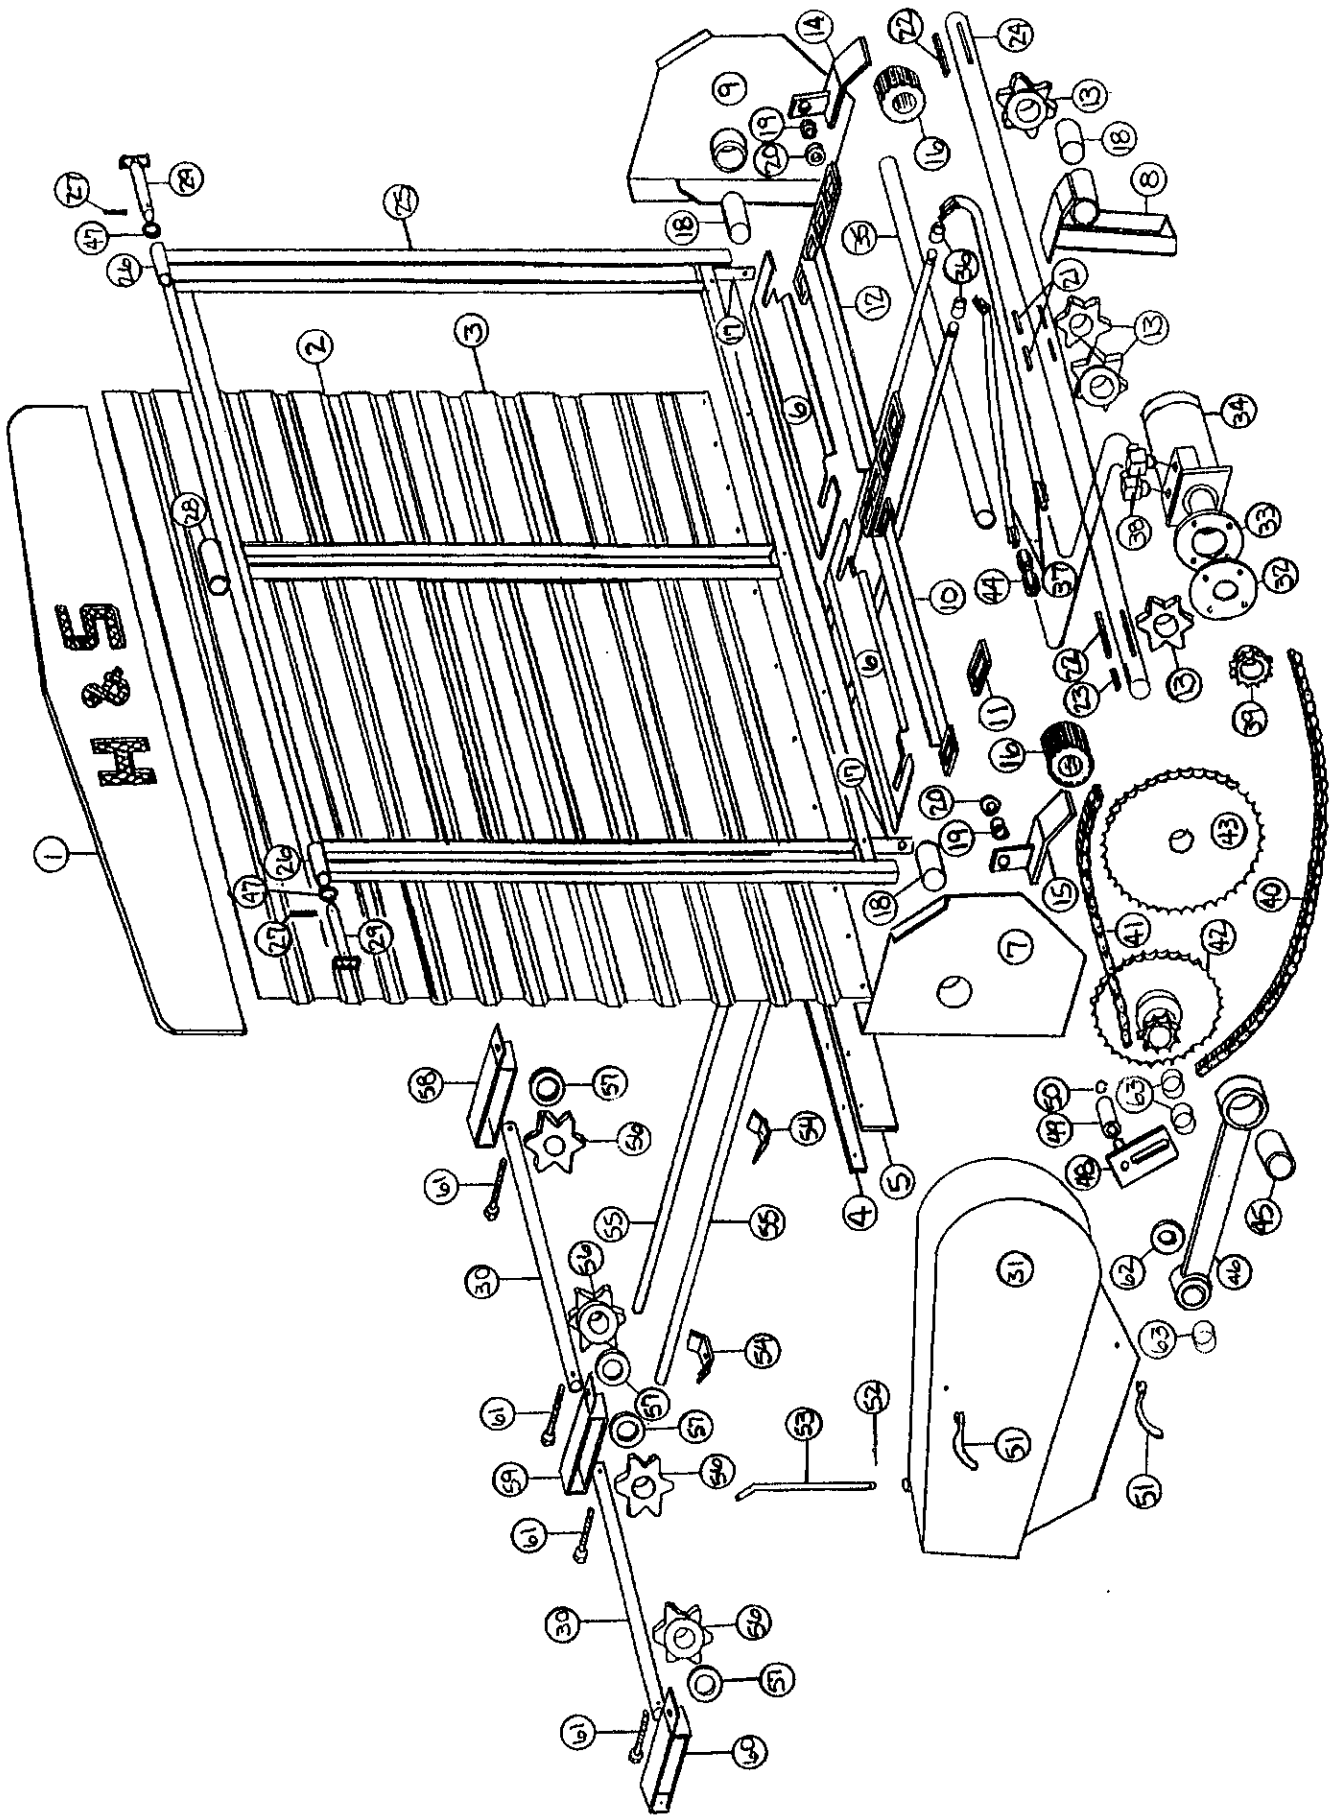

FIGURE 2

**FIGURE 2
REAR UNLOAD ASSEMBLY**

ITEM	BOX SIZE		DESCRIPTION
	18'	20'	
1.	PB72	"	Back Door Top Panel
2.	PB23	"	Back Door Top Steel
3.	PB24	"	Back Door Bottom Steel
4.	S288	"	Seal Strap
5.	PB54	"	Rubber Seal
6.	PB74	"	Drive Shaft Panel
7.	PB80	"	LH Drive Shaft Mount
8.	PB81	"	Center Bearing Bracket
9.	PB82	"	RH Drive Shaft Mount
10.	S233	"	667H Pintle Slat W/Attachment Links
11.	11S51	"	667H Pintle Connector Links
11A.	11S50	"	667H Pintle Attachment Links RH or LH
12.	PB77	PB78	667H Complete Pintle Apron
13.	23N122	"	Drive Shaft Sprockets
14.	PB57	"	Latch Bracket RH
15.	PB58	"	Latch Bracket LH
16.	PB83	"	Latch Sprocket
17.	PB60	"	Rear Door Latch Mount
18.	23N17	"	Drive Shaft Bushing
19.	PB61	"	Latch Pivot
20.	A34	"	Latch Washer
21.	PB87	"	Key 3/8" x 2" Square
22.	PB133	"	Key 3/8" x4-3/8" Square
23.	PB136	"	Key 3/8" x 2 Square w/Round Ends
24.	PB194	"	Drive Shaft
25.	PB73	"	Back Door Framework
26.	PB65	"	Hinge
27.	3G22	"	Expansion Pin
28.	PB66	"	Guard
29.	PB129	"	Hinge Pin
30.	S63	"	Idler Shaft
31.	PB99	"	Rear Drive Shield
32.	PB260	"	Hydraulic Motor Mount Washer
33.	PB259	"	Hydraulic Motor Mount Spacer
34.	DF1	"	Hydraulic Motor
35.	PB107	"	Idler Shaft
36.	PB105	"	1/2" Pipe Coupling
37.	PB41	"	Hydraulic Hose 60"
38.	HE58	"	Elbow
39.	PB235	"	Sprocket (2000 Series)
40.	PB97	"	#50 Chain 90 Pitches
41.	PB114	"	#80 Chain 73 Pitches
42.	PB95	"	11T-84T Sprocket
43.	PB94	"	52T Sprocket
44.	DF18	"	Check Valve
45.	S41	"	Bushing 1-3/4" OD x 1-1/2" ID x 1-1/8"
46.	PB98	"	Drive Shaft Brace
47.	PB130	"	Collar
48.	L10R35	"	Chain Tightener Bracket
49.	23N238	"	Roller Chain Tightener
50.	10R32	"	Snap Ring
51.	S192	"	Handle
52.	T37	"	Cotter Pin
53.	PB100	"	Hinge Pin
54.	23N67	"	Hose Holder
55.	PB18	PB102	Hydraulic Pipe
56.	S60	"	Idler Sprocket
57.	S61	"	Idler Spacer
58.	S62	"	RH Idler Bracket
59.	S64	"	Center Idler Bracket
60.	S65	"	LH Idler Bracket
61.	A7	"	Idler Bolt
62.	PB141	"	Washer
63.	PB108	"	Bushing 1-1/4" IDx1-1/2"ODx1-3/4"